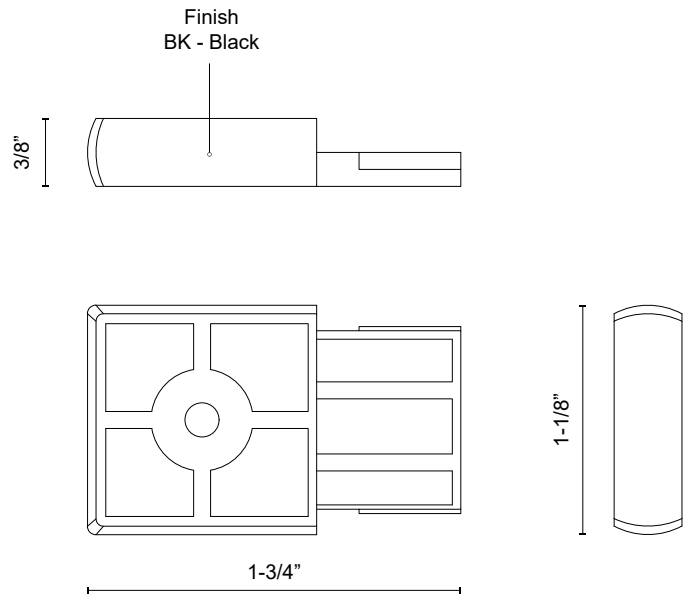

TRILO TRACK TRC989910

CONNECTORS

PROJECT

TRC989910-BK
Black

SPECIFICATION DETAILS

Fixture Dimensions	INSTALL DIMENSION - L1-1/8" x W1-1/8" x H3/8"; TOTAL DIMENSION - L1-3/4" x W1-1/8" x H3/8"
Voltage	n/a, End Plug
Location	Dry

* For custom options, consult factory for details.

* For warranty information, please visit www.kuzcolighting.com/warranty

DESCRIPTION

Transform your space effortlessly with Trilo's seamless connectors. Our slim connectors make wall-to-wall, ceiling-to-ceiling, or ceiling-to-wall configurations easy to create. Attach your track rail with ease for a versatile, dynamic lighting system that suits the needs of your space.